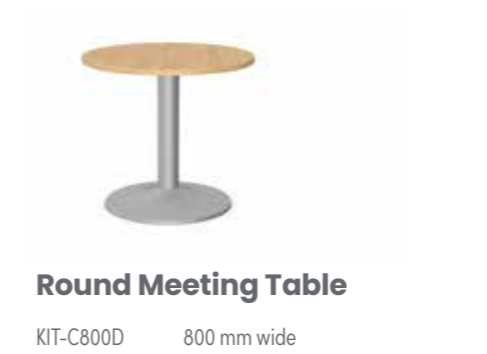

Round Table

H2-07	1350 x 730h mm
-------	----------------

High Round Table

H2-01	800 x 1090h mm
-------	----------------

Low Round Table

H2-18	800 x 400h mm
H2-19	1000 x 400h mm

Kito round table

The Kito meeting table collection can be used on its own or to match any of our desking ranges.

Kito Meeting comes in a variety of shapes and sizes with a choice of metal base or classic panel base options.

MFC

Available wood finishes

Frames

Solvent-free, eco-efficient paint finish.

Key Features:

- 25mm thick table top
- Very simple to assemble
- Modern trumpet base in four finishes
- This table can fit up to four people
- Available in 4 popular sizes