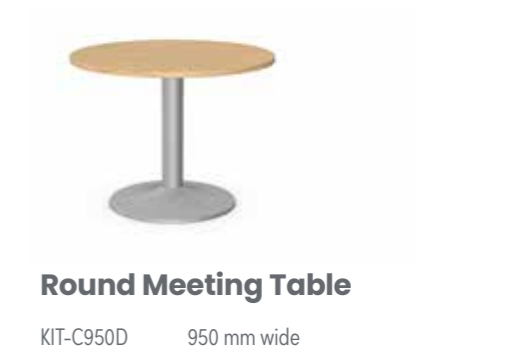

Low Coffee Table

H2-17	1800w x 700d x 400h mm
-------	------------------------

Low Square Table

H2-15	800w x 800d x 400h mm
H2-16	1000w x 1000d x 400h mm

Round Table

H2-05	800 x 730h mm
H2-06	1000 x 730h mm

Round Table

H2-07	1350 x 730h mm
-------	----------------

High Round Table

H2-01	800 x 1090h mm
-------	----------------

Low Round Table

H2-18	800 x 400h mm
H2-19	1000 x 400h mm

Kito round table

The Kito meeting table collection can be used on its own or to match any of our desking ranges.

Kito Meeting comes in a variety of shapes and sizes with a choice of metal base or classic panel base options.

MFC

Available wood finishes

Frames

Solvent-free, eco-efficient paint finish.

Key Features:

- 25mm thick table top
- Very simple to assemble
- Modern trumpet base in four finishes
- This table can fit up to four people
- Available in 4 popular sizes

Kontrax table

A modern meeting table with a functional design that provides an excellent team meeting environment.

The 25mm thick top, attractive silver coated box frame leg, makes the table suitable for boardrooms and conference rooms as well as other areas within your office environment