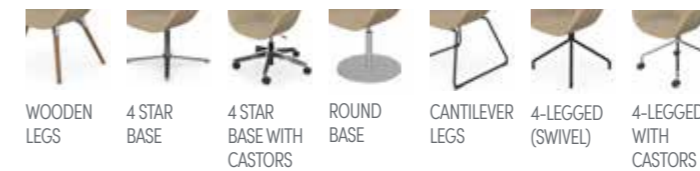

LEG TYPE (ARMCHAIR)

FABRIC

Visit website for full list of fabrics