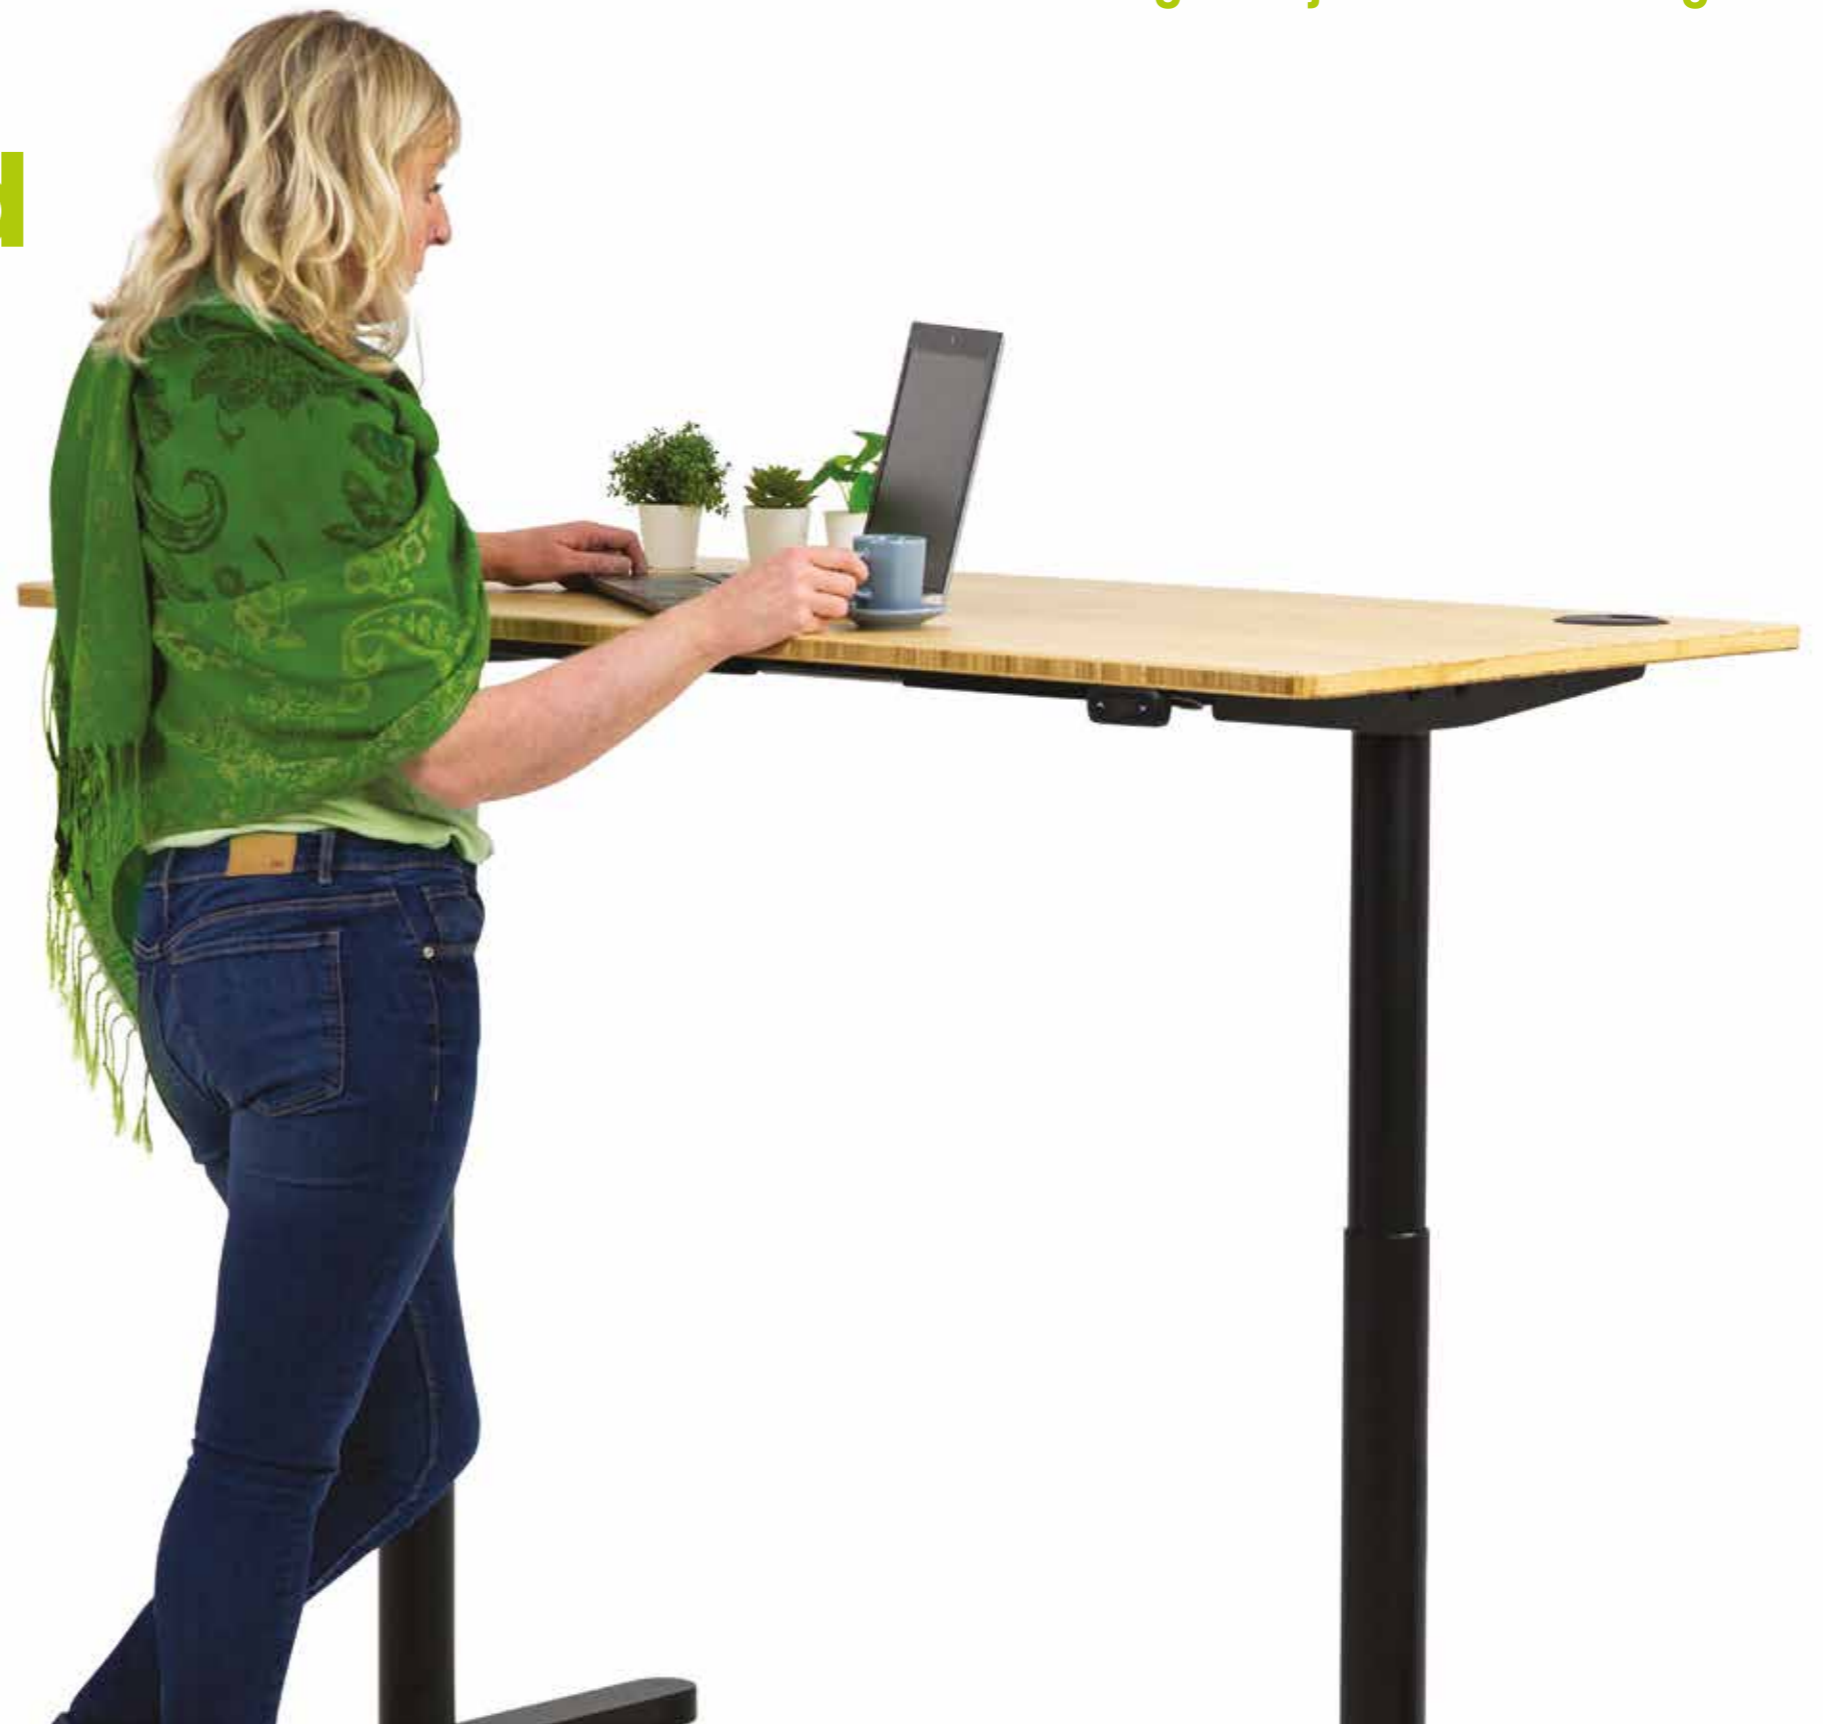

Our bamboo desktop doesn't just make a sustainable statement, it's beautiful too with unique grain striations and stunning edge detailing

Unlike our other sit-stand top options, Bamboo offers both the scallop and portal cable management options. The Bamboo desktop is both aesthetically pleasing and environmentally conscious, and comes with a 10-year guarantee too.

Bamboo tops are available to order on our Leap, Zoom and RoundE height-adjustable desk ranges.