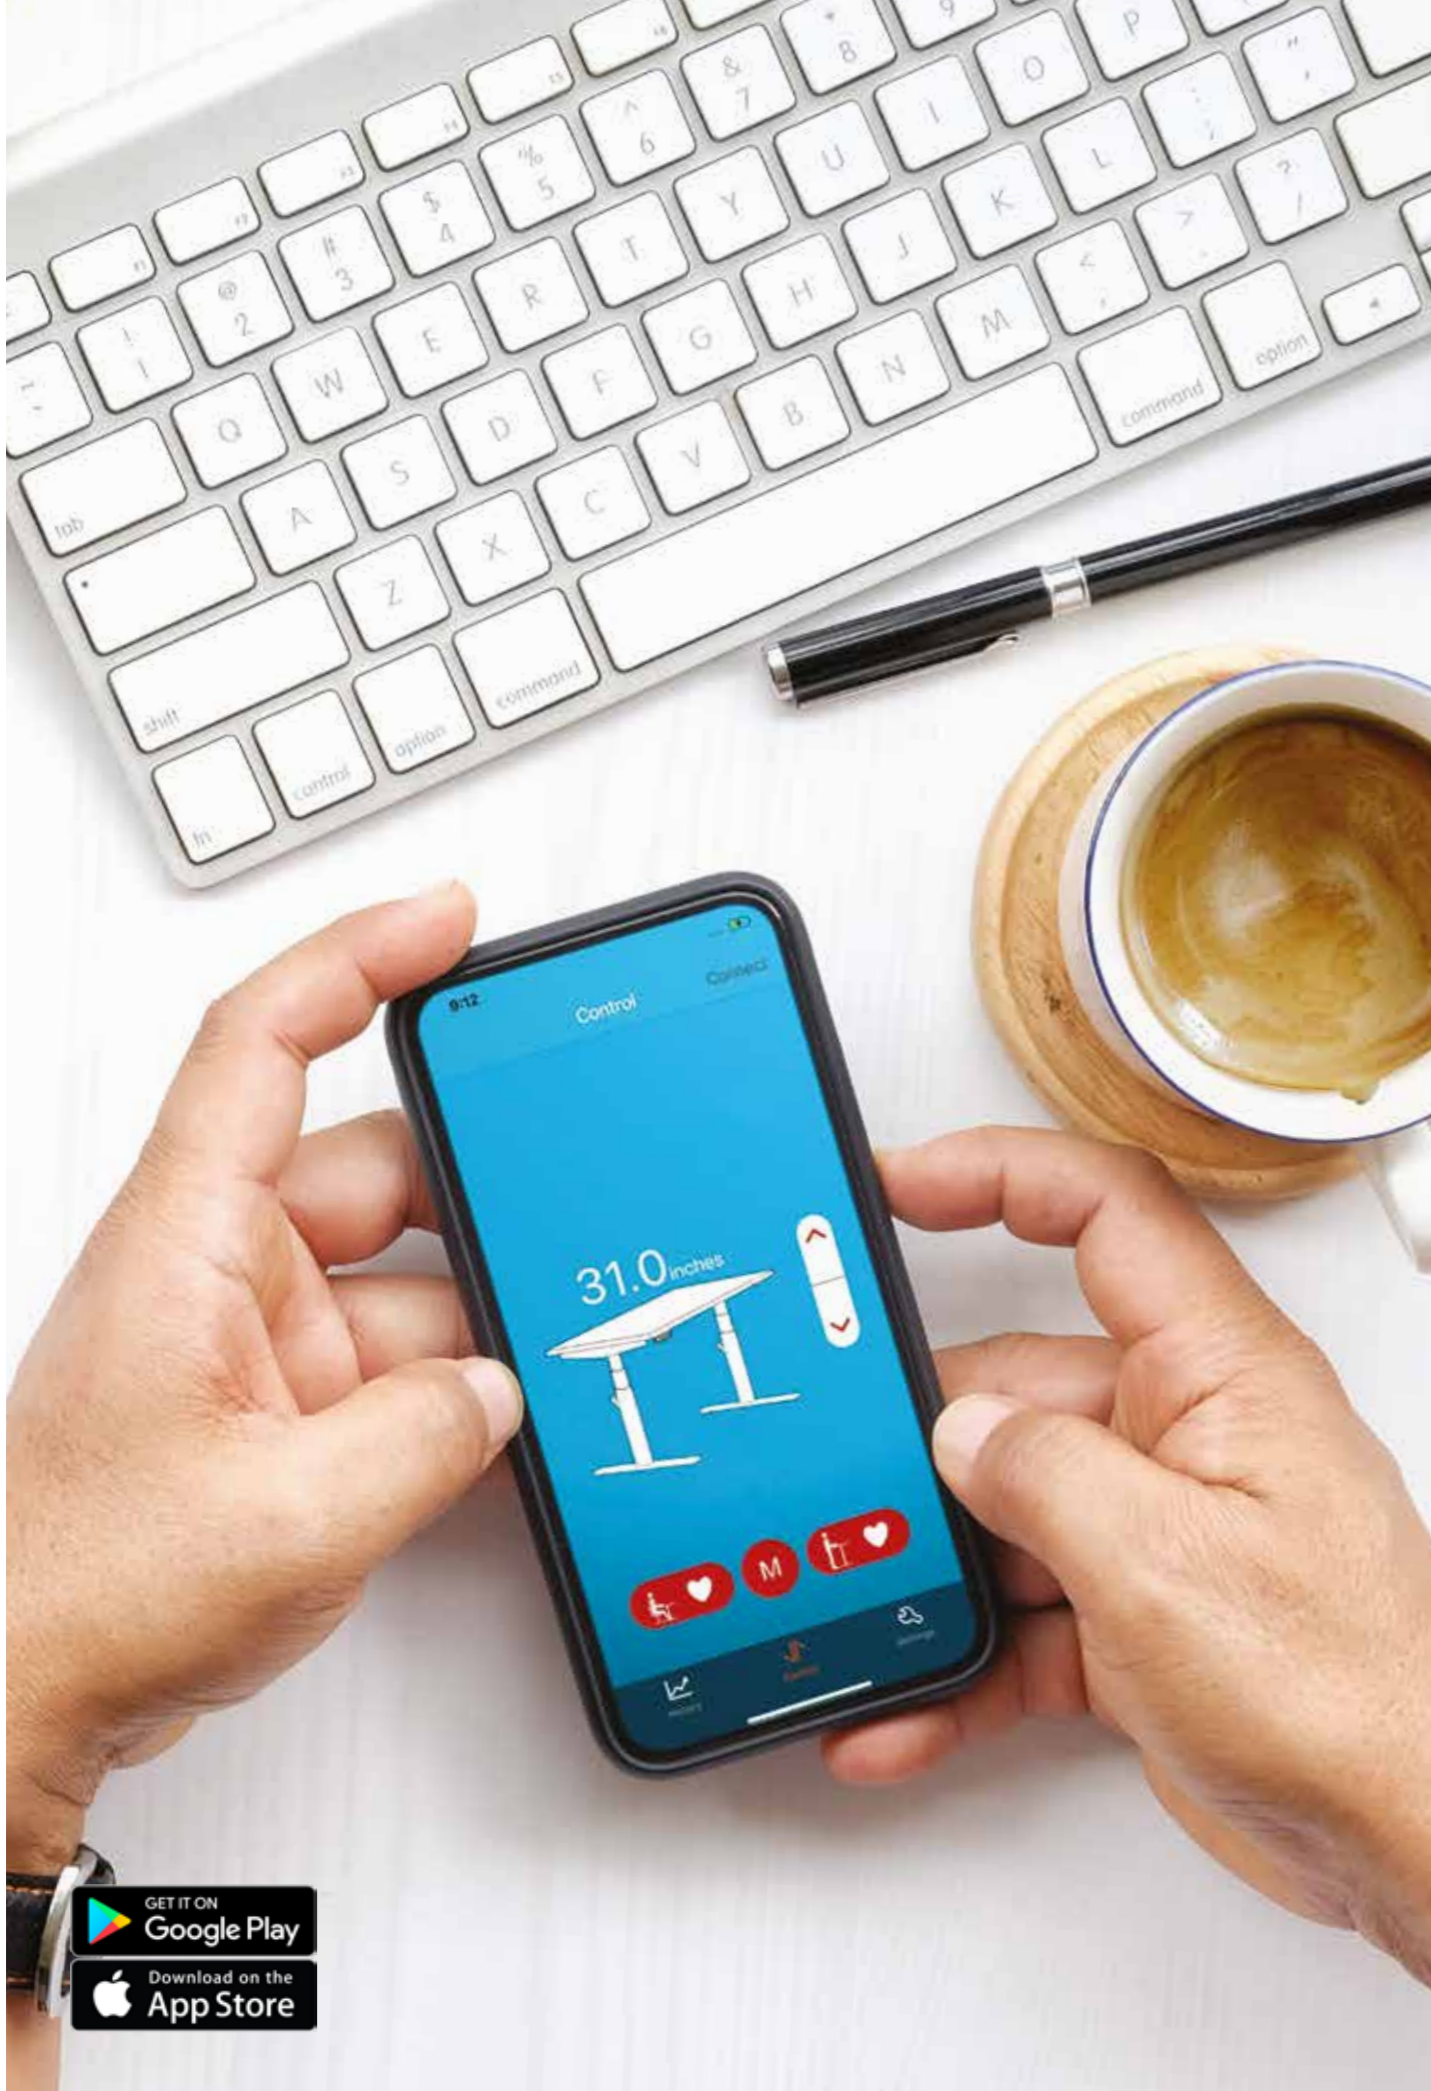

benefits

- User can stand closer to desk.
- Ideal footprint for corner spaces and clusters.
- Improved circulation.
- Reduces fatigue.
- Promotes productivity.
- Reduces stiffness and long term musculoskeletal discomfort.

Leap options

Leap towards healthier working.

Users can pair the Leap Dongle with our smartphone app to control their desk height, set memory positions, create daily standing goals, track daily standing progress and set sedentary alerts to remind them to change position.