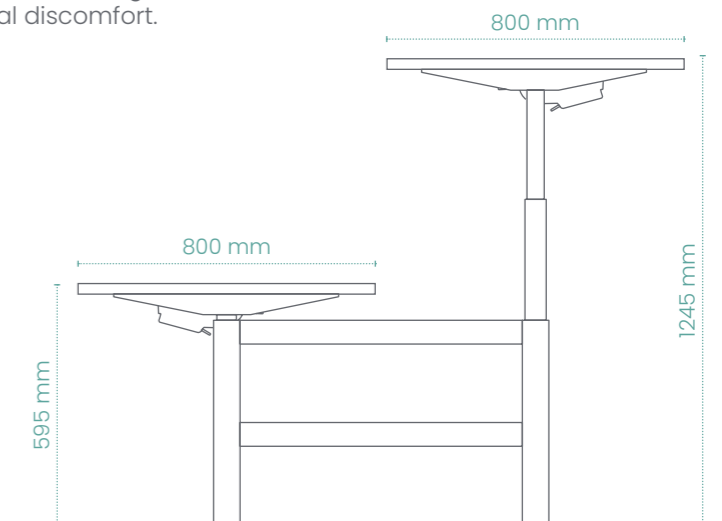

Leap double

Double the benefits, effortless adjustability and individual control in Leap's back-to-back model.

features

- Frame: white, black or silver.
- Width: 1200, 1400, 1600 and 1800 mm.
- Depth: 800 mm.
- Height-adjustable: 595 to 1245 mm.
- Intuitive touch-sensitive controls.
- Programmable memory unit.

benefits

- Compact solution for two desks.
- Improved circulation.
- Reduces fatigue.
- Promotes productivity.
- Reduces stiffness and long term musculoskeletal discomfort.