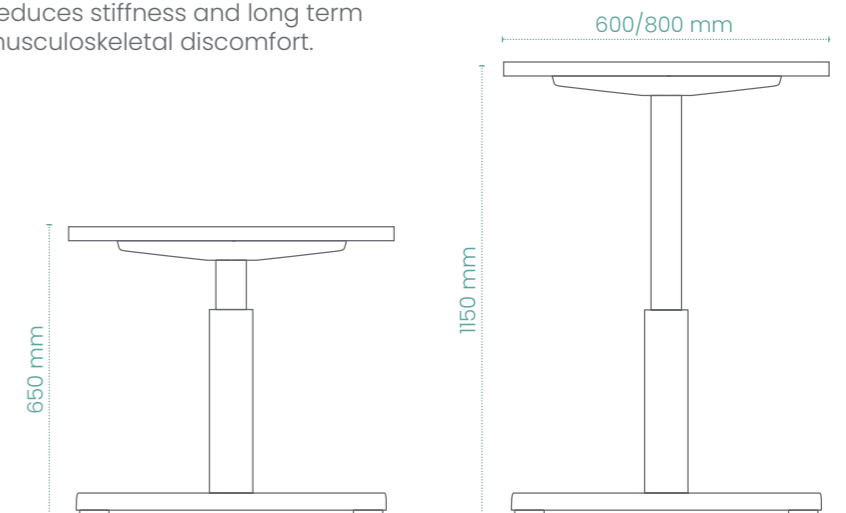

benefits

- Improved circulation.
- Reduces fatigue.
- Promotes productivity.
- Reduces stiffness and long term musculoskeletal discomfort.