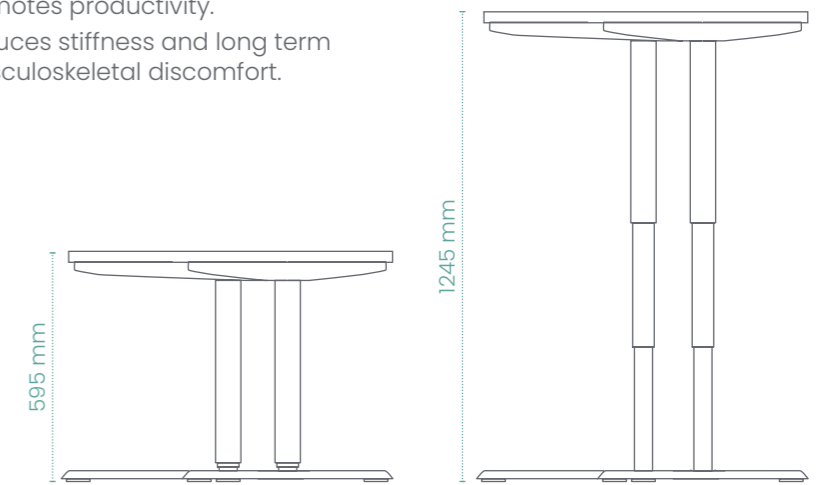

benefits

- User can stand closer to desk.
- Ideal footprint for corner spaces and clusters.
- Improved circulation.
- Reduces fatigue.
- Promotes productivity.
- Reduces stiffness and long term musculoskeletal discomfort.