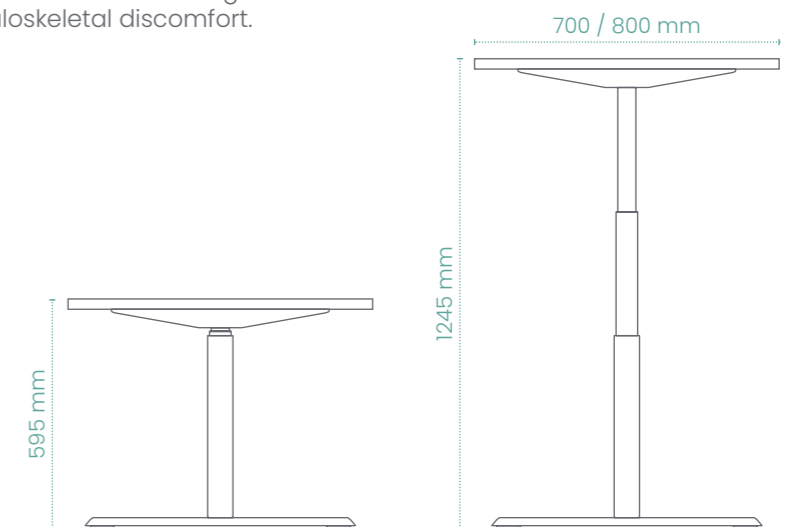

Leap single

Use Leap's intuitive and programmable touch-sensitive controls to adjust your position from sitting to standing in seconds.

features

- Frame: white, black or silver.
- Width: 1200, 1400, 1600 and 1800 mm.
- Depth: 700 and 800 mm.
- Height-adjustable: 595 to 1245 mm.
- Intuitive touch-sensitive controls.
- Programmable memory unit.
- Optional return desk.

benefits

- Improved circulation.
- Reduces fatigue.
- Promotes productivity.
- Reduces stiffness and long term musculoskeletal discomfort.