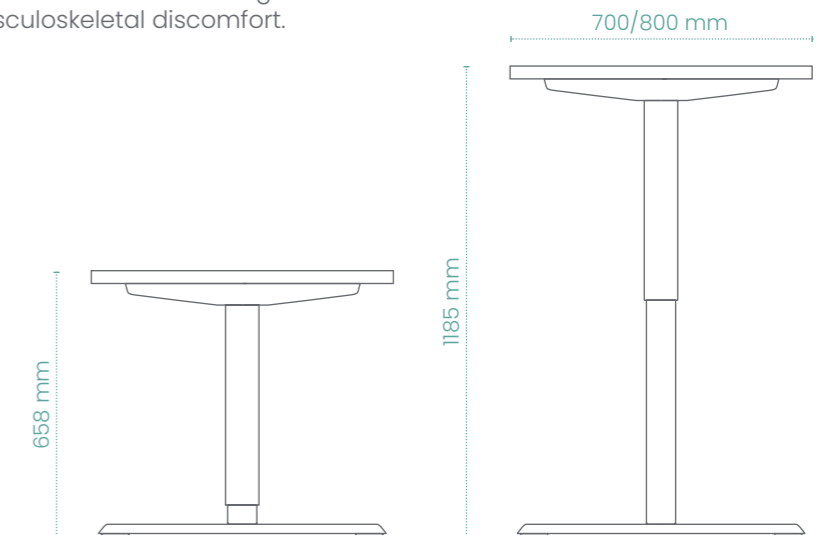

Zoom sit-stand

Zoom desks can be adjusted in height by using the desk handrest which has two buttons to move the desk up and down.

features

- Frame: white, black or silver.
- Width: 1200, 1400, 1600 and 1800 mm.
- Depths: 700 and 800 mm.
- Height-adjustable: 658 to 1185 mm.
- Electric motor.
- Intuitive dual button control.
- Anti-collision software.

benefits

- Improved circulation.
- Reduces fatigue.
- Promotes productivity.
- Reduces stiffness and long term musculoskeletal discomfort.