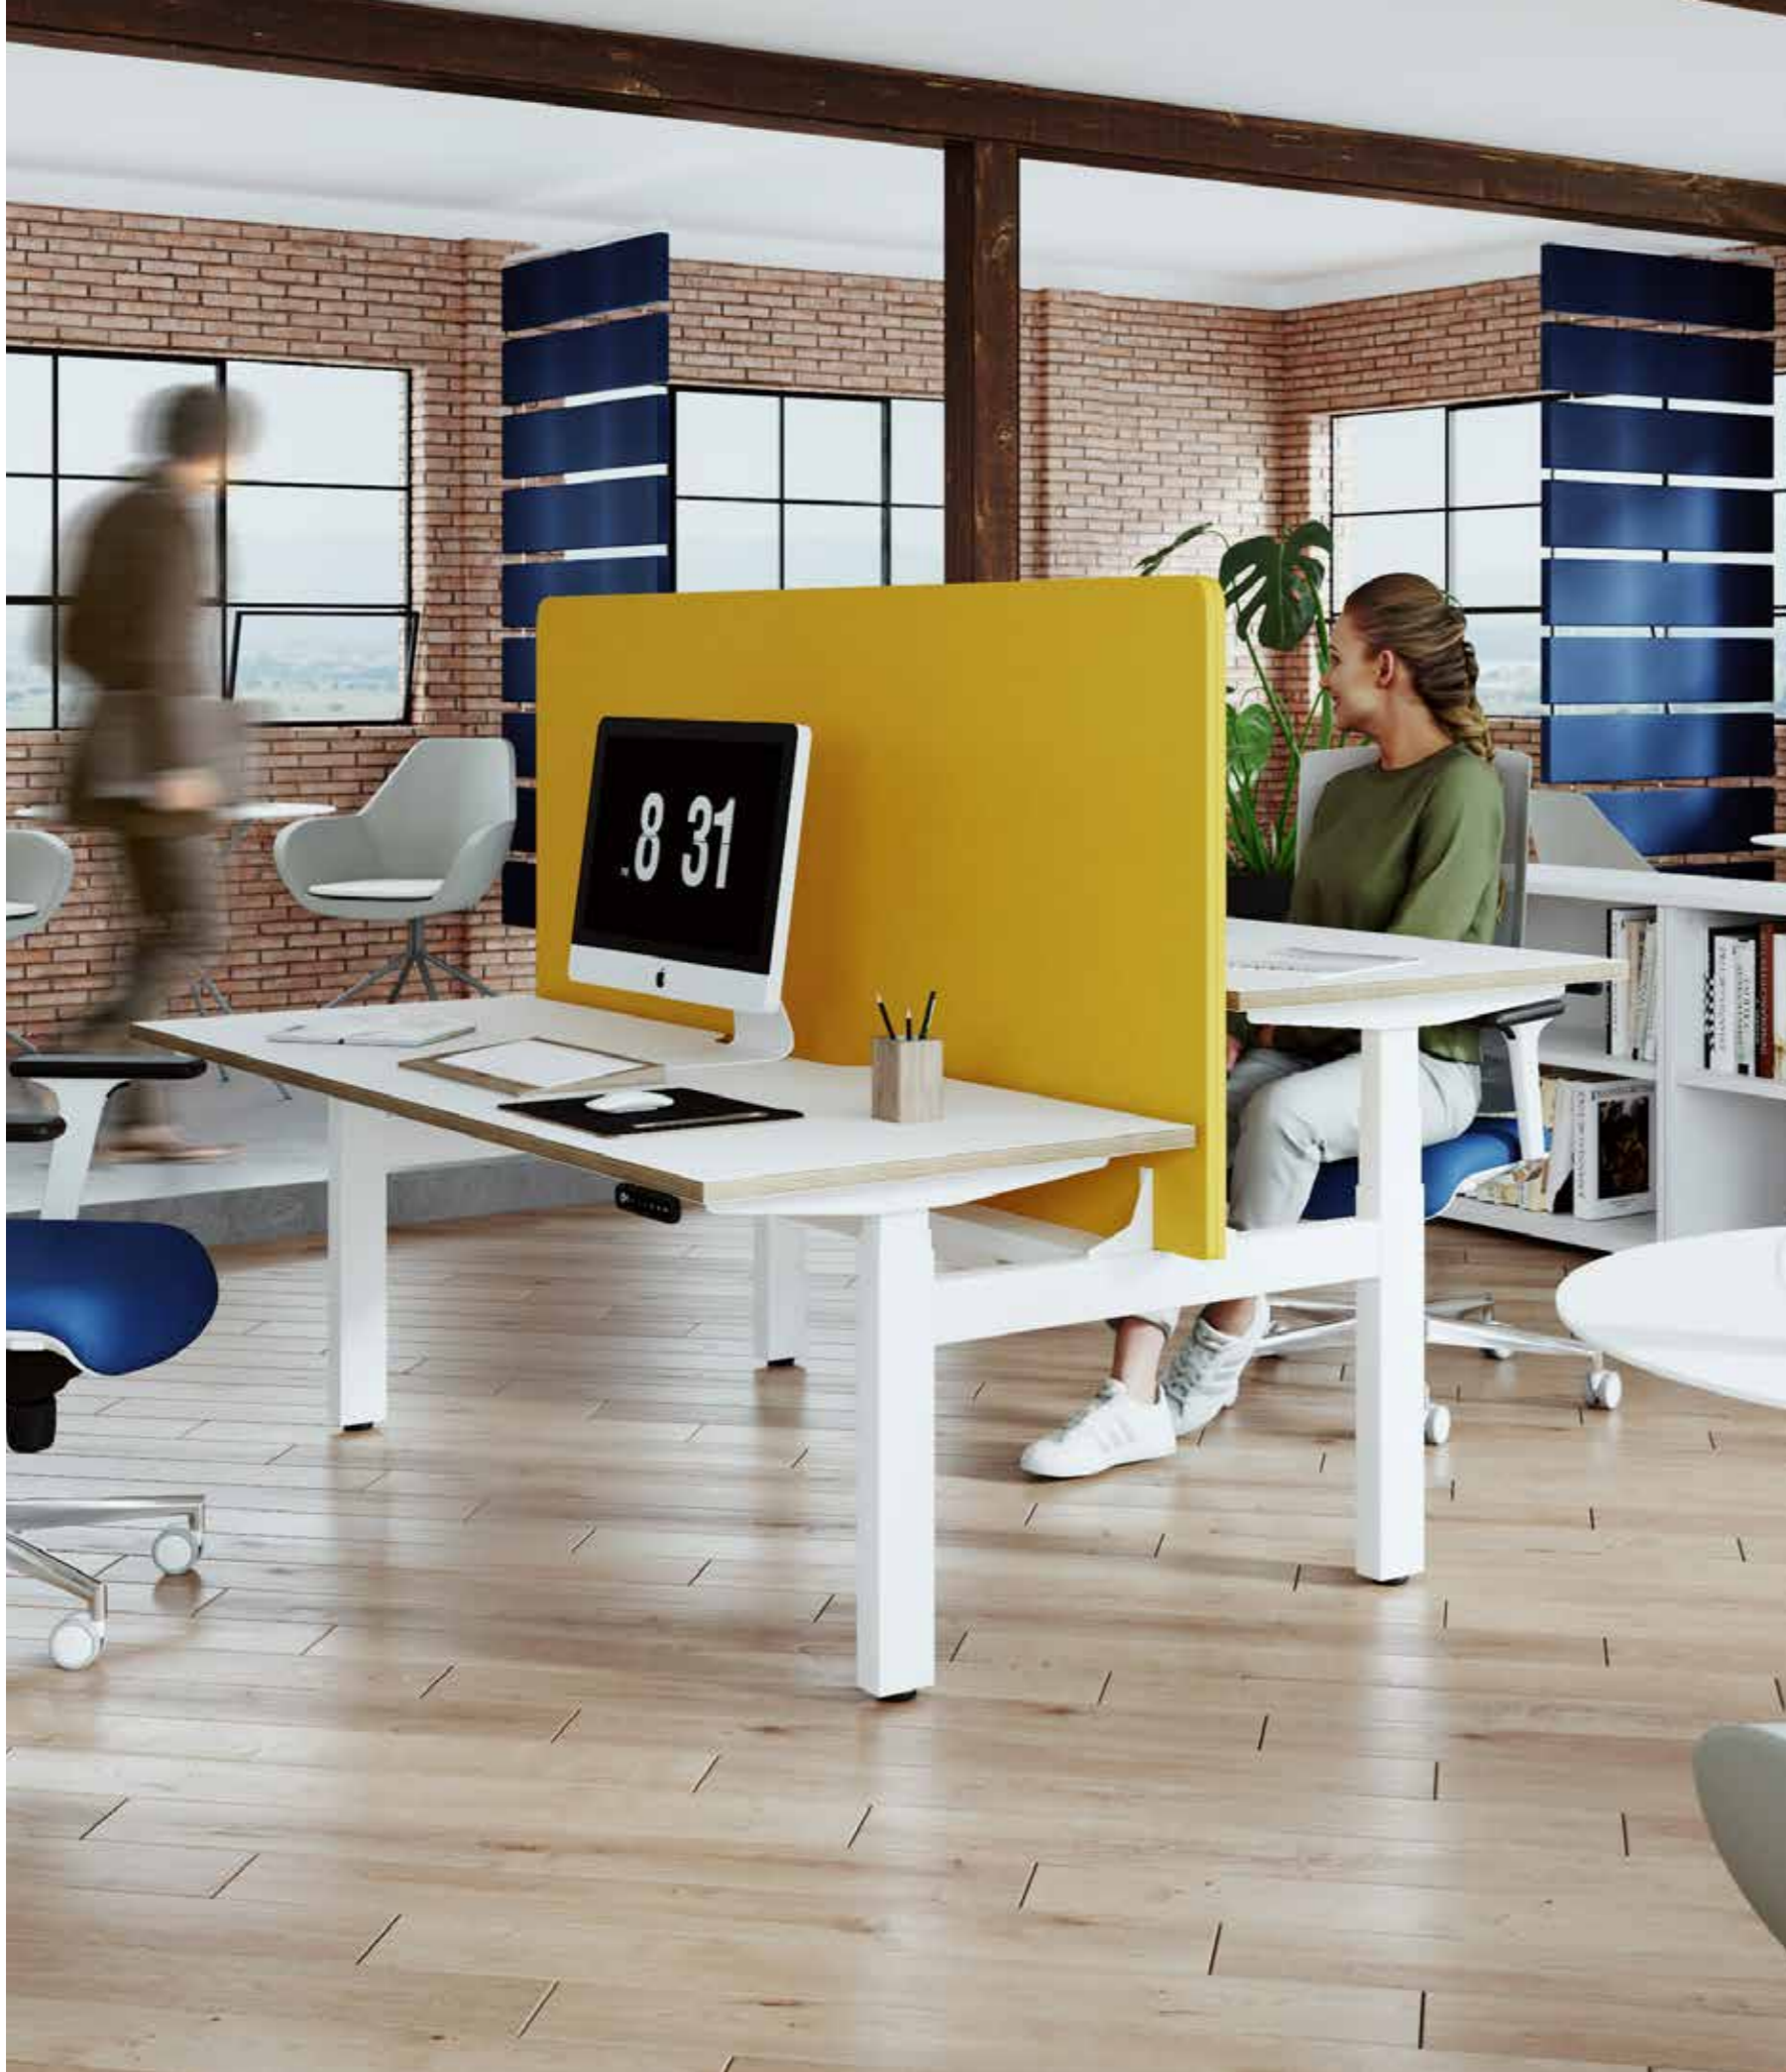

Leap double

Double the benefits, effortless adjustability and individual control in Leap's back-to-back model.

features

- Frame: white, black or silver.
- Width: 1200, 1400, 1600 and 1800 mm.
- Depth: 800 mm.
- Height-adjustable: 595 to 1245 mm.
- Intuitive touch-sensitive controls.
- Programmable memory unit.

benefits

- Compact solution for two desks.
- Improved circulation.
- Reduces fatigue.
- Promotes productivity.
- Reduces stiffness and long term musculoskeletal discomfort.